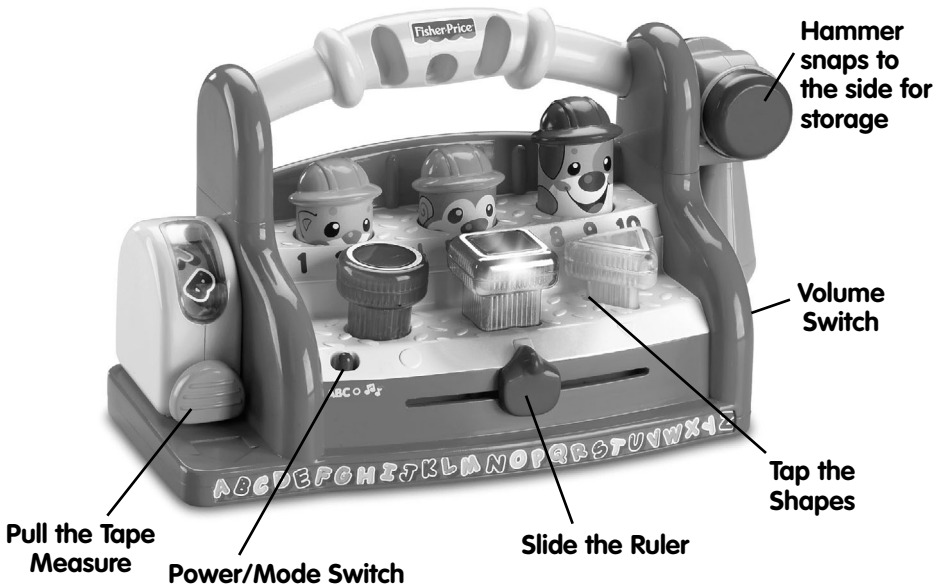

Two Fun Ways to Play!

- Slide the switch to ON in Learning Mode **ABC** or ON in Music Mode 🎵.
- When your child is finished playing with this toy, slide the power/mode switch OFF ○.
- Slide the volume switch to low volume (🔊) or high volume (🔊).

ABC Learning Mode

- Tap any of the three shapes. Watch a fun friend pop up and count the numbers! Keep tapping until you count to 10, then hear a song!
- Slide the ruler to learn about shapes and colours.
- Pull the tape measure to hear the A-B-C song.

🎵 Music Mode

- Tap any of the three shapes. A fun friend pops up with silly sound effects or a friendly greeting!
- Slide the ruler to hear three different songs.
- Pull the tape measure to hear a fun learning song.